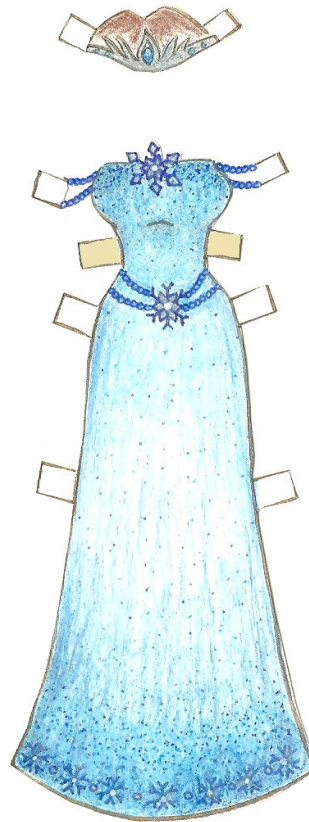

Yule Holly King Atem:

Popular in Neopagan cultures, the Holly King is a representation of the winter solstice.

Snow Fairy Queen Mana:

Wings of ice and a gown of snow crystals complete the airy look of the regent of snow.

Cut along fan lines to form slits.
Tan tabs go through slits.